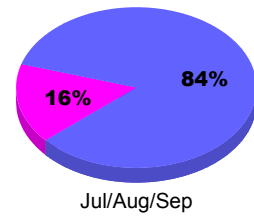

Membership Results
2010-2011

Membership
2009-2010

Month	Net Memb Goal	Actual New Memb	Actual Dropped Memb	Gain/Loss of Memb	Gain/Loss of Memb
Jul/Aug/Sep	30	26	-35	-9	-10
Totals	30	26	-35	-9	-10

Membership Results 2010-2011

Goal, New, Dropped, Gain/Loss

Comparison of Membership Gain/Loss

Current Year Compared to the Previous Year

Gender Comparison 2010-2011

■ Male ■ Female